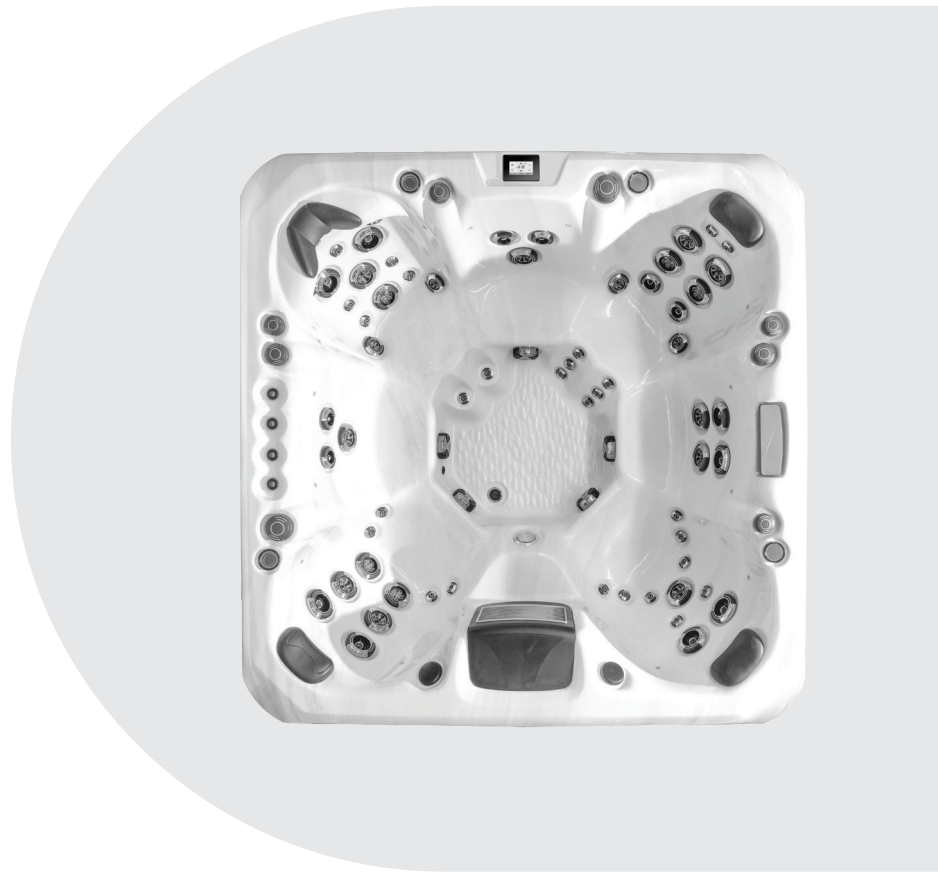

## FEATURED JETS

64 Total Jets

23 x 5 inch Jets

14 x 3.5 inch Jets

27 x 2 inch Jets

## FEATURES

People	7
Dimensions	2300 x 2300 x 950 mm
Seat layout	7 seats
LED Lighting	✓ Premium
Music	Bluetooth
Ozone	✓
Insulation	Platinum Premium Shield
Electrical Supply Required	32 AMP
Heater	3kw
Pumps	3 x 3 HP
Circulation Pump	1 x 0.53 HP

### SHELL COLOURS

Sterling Silver

Midnight Canyon

Odyssey